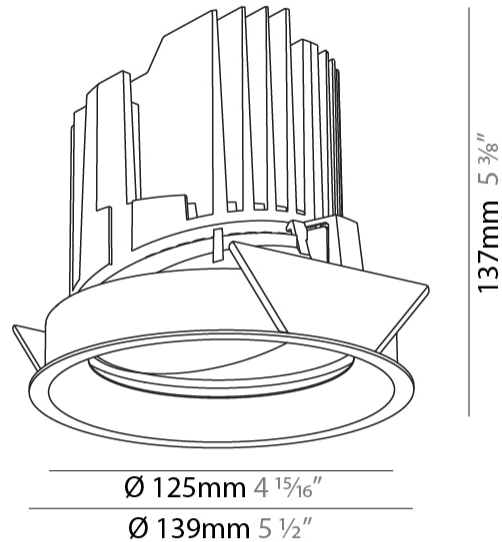

GENERAL

Series: Bioniq
 Subseries: Bioniq Round Adjustable
 Brand: Prolicht
 Division: Architectural
 Mounting Type: Recessed
 Mounting Location: Ceiling
 Subcategory: Downlight

PHYSICAL

Shape: Round
 Diameter (mm): 139
 Diameter (in): 5 1/2
 Height (mm): 137
 Height (in): 5 3/8
 Ceiling Thickness (mm): 10 / 12.5 / 15
 Ceiling Thickness (in): 3/8 or 1/2 or 9/16
 Min. Recessing Depth (mm): 150
 Min. Recessing Depth (in): 5 7/8
 Light Distribution: Adjustable / Downlight
 Weight (kg): 0.853
 Weight (lbs): 1.88
 Fixture Finish: SSR / BKV / CWI / CRY / HAB / UFT / ITA / RUA / FTG / MYG / LOD / PUS / FRO / FUP / KIA / POP / BLS / SPG / MEY / GOH / GUM / CHC / COM / ABZ / JAG / OBR / MOS / ROR
 Fixture Material: Aluminum Die Cast
 Cut-out Measurements: 130mm / 5 1/8"

LED

Number of LEDs: 1
 Color Temperature (°K): 2700 / 3000 / 3500 / 4000
 Max. Delivered Lumen (lm): 1180 / 1930 / 2029 / 2070
 Nominal Lumen (lm): 3210 / 3290 / 3459 / 3530
 CRI: >90 CRI
 Lamp Life (hrs): 50000

OPTICAL

Reflector: 10 / 18 / 36
 Adjustability: Rotational 355°, Tilt 30°

RATINGS AND CERTIFICATIONS

Certified By: Certified for North American Standards
 IP rating: IP54

					
130mm 5 1/8"	150mm 5 7/8"	10 15mm 3/8" 9/16"	30°	355°	